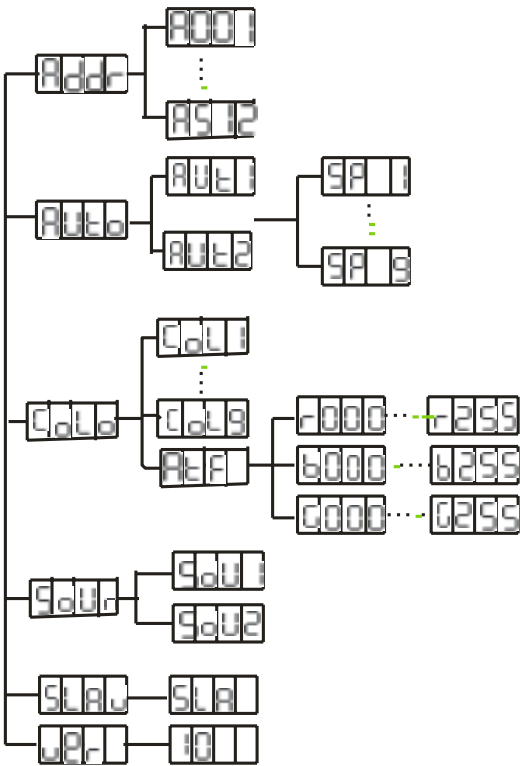

# FLATSET

SLI-FLATSET1

: SLI FLATSET1

DMX,  
master/slave ( / ). SLI FLATSET1

!

!

!

- RGB

- 

- 

- ( )

- 0-100%

- 

- 

- 3 - DMX-512 , master/slave DMX

- 

-

SLI FLATSET1

! ESC. UP ( ) DOWN  
 ( ), ENTER ( ).  
 UP ( ) DOWN ( )  
 ENTER.

Addr - DMX  
 1. DOWN ESC UP  
 "Addr", ENTER.  
 2. "Axxx", "x"  
 UP ( ) DOWN  
 ( ),  
 Auto -  
 1. DOWN ESC UP  
 "Auto", ENTER.  
 2. "Autx".  
 UP DOWN.